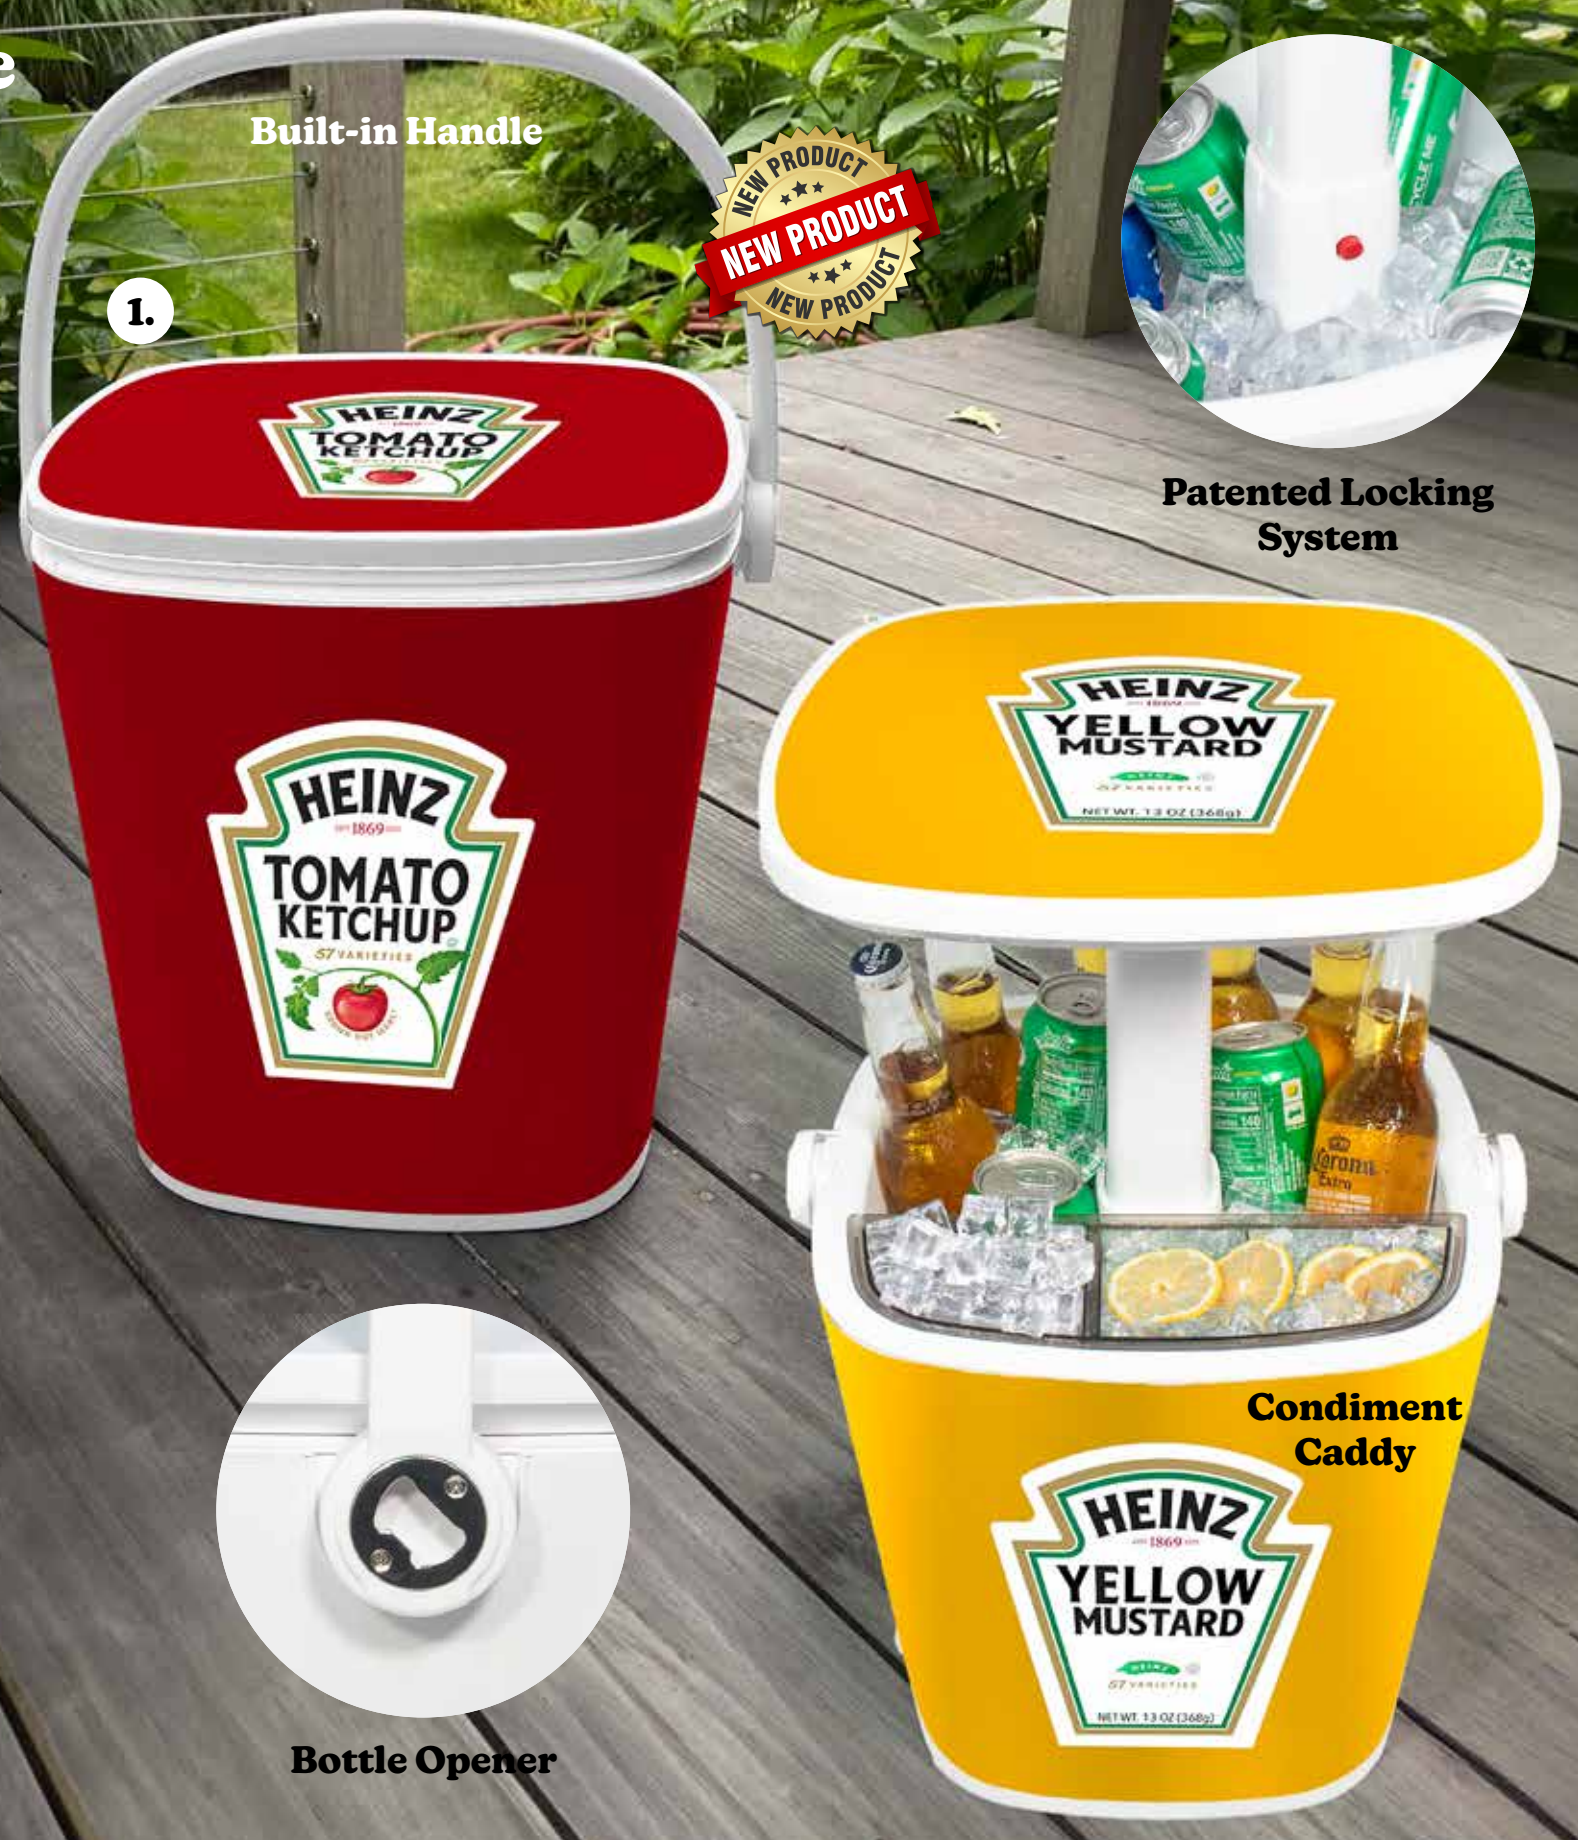

Cooler & Table All-In-One!

1. 15L Mini Cool Bar (CB2012):

The 15L Mini Cool Bar is a versatile cooler that transforms into a stylish bar table. Its telescoping pole and patented locking system secure the table top, which can hold up to 15 12 oz. cans with ice. With a built-in handle, bottle opener, and condiment caddy, it's ideal for outings like ball games, beach trips, tailgates, or BBQs.

2. Cool Bar (CB2010):

45L capacity. Condensation-free double walled cooler. Retractable telescoping tabletop. Locking tabletop ensures stability. Drainage hole with stopper. Holds up to 40 cans & 30lbs of ice!

3. 65L Rolling Cooler (12029):

65L capacity. Portable rolling cooler. Equipped with 4 wheels. Full bleed graphics. Interchangeable graphics optional. Additional wraps available.

4. Rolling Can Cooler (12046):

Art meets innovation with our Rolling Can Cooler. Aside from being a conversation piece, this cooler has a 5 gallon capacity and can hold up to 27 cans.

1.

Built-in Handle

NEW PRODUCT
NEW PRODUCT