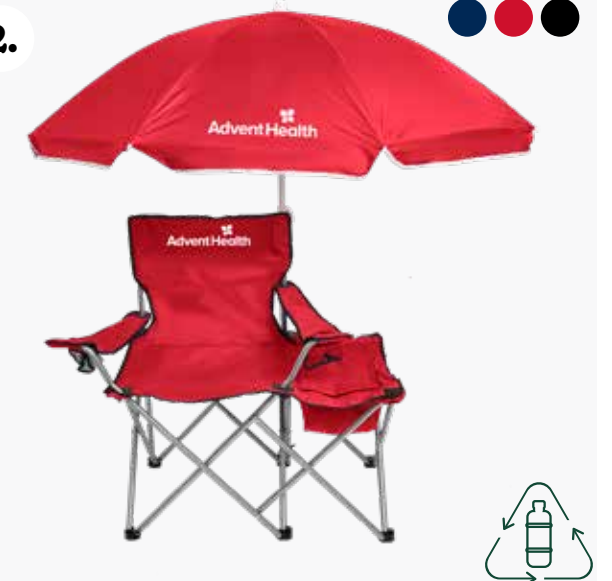

Chairs

VIP seating
everytime!

1.

1.

2.

3.

4.

1. New Rocker (736C): Featuring 2 built-in cupholders, a 600D RPET polyester seat, and powder coated steel frame, this rocking chair can hold up to 260 lbs. and folds up for easy storage and transport with carry bag included. Made with eco-friendly rPET!

2. Party Chair (765CRP): This combo set includes a comfortable portable chair, a 12-can cooler, and a beach umbrella all in one! The ultra portable set folds easily into a lightweight carry bag, making it a great gift, display, or incentive. Made with eco-friendly rPET! Rated 250 lbs