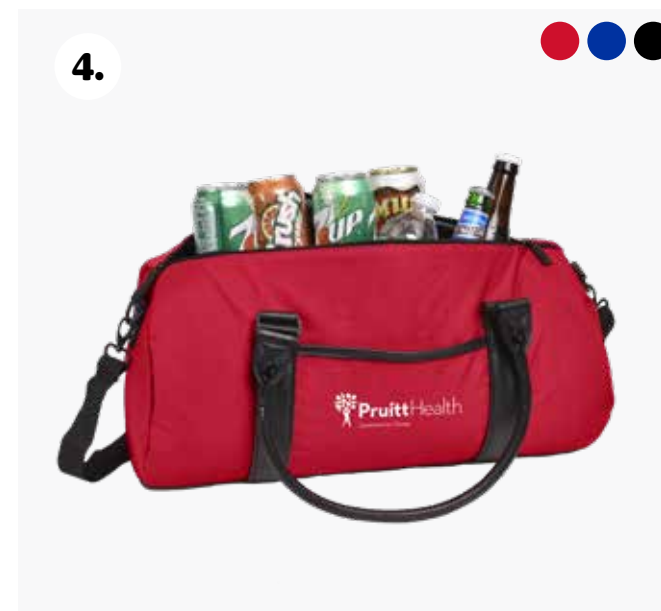

NEW PRODUCT
 ★ ★ ★
NEW PRODUCT
 ★ ★ ★
NEW PRODUCT

Molded-in Side Handles

Holds up to 36 Cans

IGLOO 25QT Retro Picnic Basket Cooler (33114):
 This 25QT retro Picnic Basket Cooler can hold up to 36 cans and features molded-in side handles for comfortable one-handed carrying capability, THERMECOOL™ foam, a cleaner, eco-friendly insulation, and a waffle-top lid that doubles as a seat. Made in the USA.

One-Handed Carrying Capability

THERMECOOL™ Insulation

Lid Doubles as a Seat

Sasquatch Coolers

- 1. The Big Chill (8167):** Signature 3-layer temperature control design. Interior leak-proof liner. Padded foam insulation. Soft & durable rPET fabric. Detachable shoulder strap. Exterior zippered pocket, Holds up to 24 cans & 10lbs of ice!
- 2. Tote Cooler (8130):** Retail-inspired fashion tote cooler bag. Crinkle nylon exterior. Ultra-thick PEVA lining. Vegan leather accents. Exterior zippered pocket. Holds up to 12 cans with ice!
- 3. Backpack Cooler (8131):** Retail-inspired fashion backpack cooler. Crinkle nylon exterior. Ultra-thick PEVA lining. Vegan leather accents. Exterior zippered pockets. Holds up to 18 cans with ice!
- 4. Duffel Cooler (8132):** Retail-inspired barrel duffel cooler bag. Crinkle nylon exterior. Ultra-thick PEVA lining. Vegan leather accents. Exterior pocket. Holds up to 30 cans with ice!
- 5. Table Cooler (8163):** Lunchbox-style insulated cooler bag. Lightweight. Portable. Built-in-fold-out table top. 2 built-in cupholders. Exterior pocket. Detachable shoulder strap. Holds up to 24 cans with ice!

Best-Selling Steel Coolers

1. Sasquatch 54QT Cooler (12021):

Extra height holds 2-liter bottles upright. Leak-resistant channel drain. Comfort-grip steel handles. Rust-resistant stainless steel lid latch and hardware. Built-in bottle opener. Holds up to 85 cans!