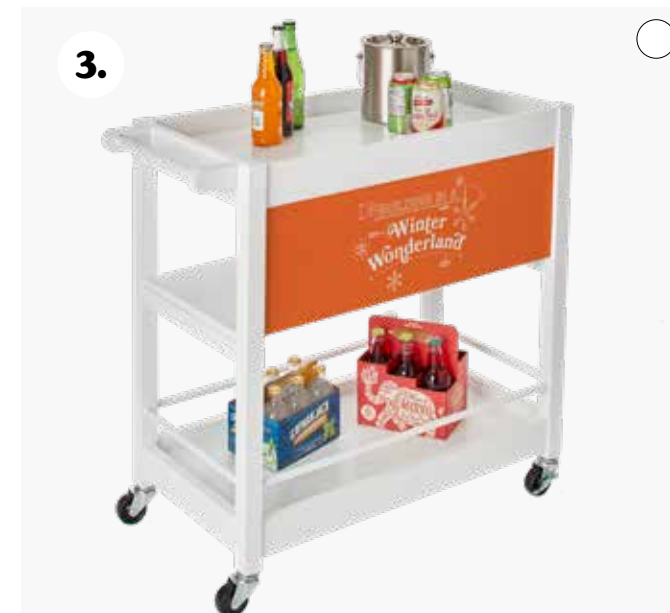

3. Tabletop Domino Game (12064):

Set of 28 mini wooden dominoes in box. Package includes 28 dominoes per set. Includes 1 color logo on 1 side of the box.

1.

1.

2.

3.

4.

1. Folding Portable Bar (PB3): Featuring an aluminum stand with MDF table top, this portable bar is easy to carry and simple to set up with the included interior storage shelf, full polyester wrap skirt, and easy carry case. Includes imprintable carry case. Skirts are made with eco-friendly rPET material!