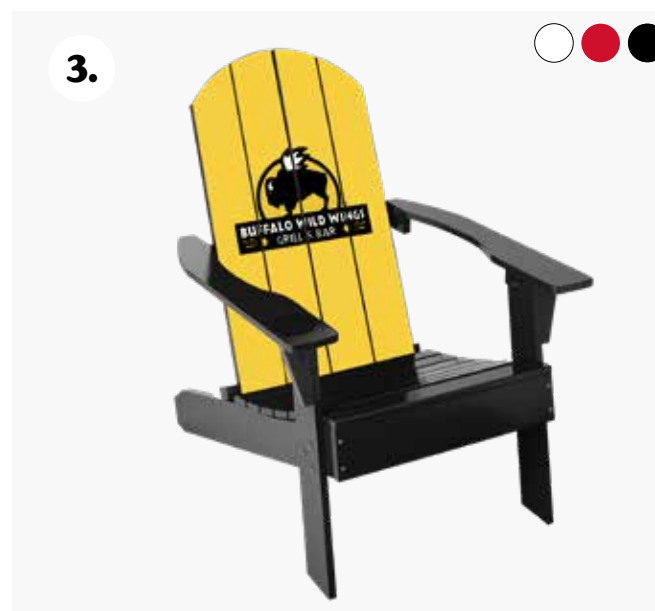

3. The Jones Beach Chair (785CRP):

Folding beach chair. 6-can cooler that fits underneath the seat. Adjustable clamp 36" umbrella. Lightweight & portable. Made with eco-friendly rPET! Rated 250 lbs.

1.

Back Pocket

Side Pocket and Cupholder

Easily Portable

2.

3.

1.

1.

2.

3.

4.

Kickin' It in Style

1. Sling Chair (752C): Perfect for the beach or the backyard, the Sling Chair is now made with rPET material and Chinese hardwood. Relaxing, easily portable, and has a cupholder built into the armrest. This multi-position reclining chair is available in 4 different colors. Weight Limit: 250 lbs.

2. PolyResin Adirondack Chair (757C): Made with HDPE Poly Resin, this eco-friendly Adirondack Chair is built to withstand all outdoor elements. Includes a built-in cupholder and folds compact for easy storage. Weight Capacity: 300lbs.